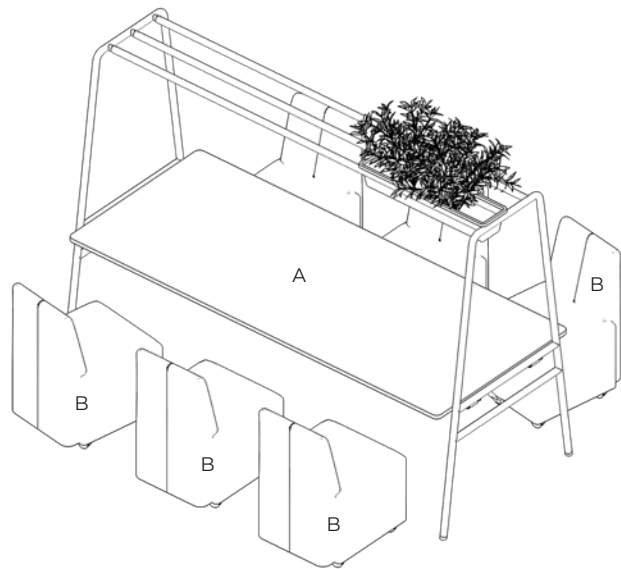

Configuration 07

1. **PRODUCT CODES**
- A. FourReal A XL 74, 2400x1000 mm,
    with flower box
    65225
    WITH 699000008
  - B. FourLikes, Scooter with double back
    on castors
    7024031-W