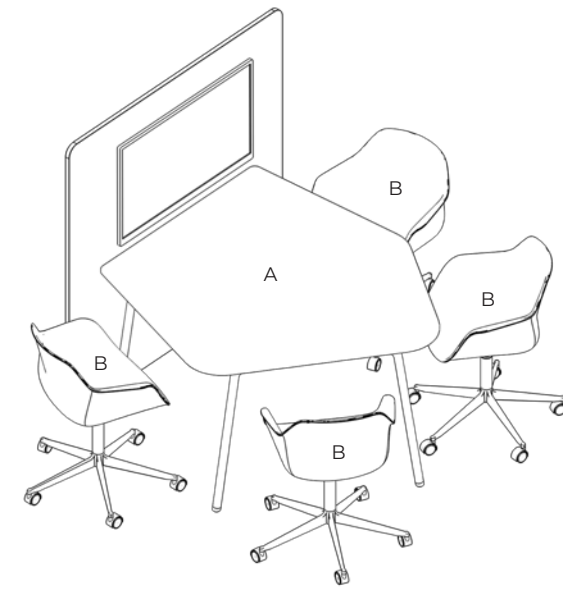

Configuration 06

PRODUCT CODES

- A. FourReal Flake Diamond, Folding table with black frame, 1290x1400 mm, with acoustic panel partition
  21770
  WITH 2422 + 2430000
- B. FourMe 66, Bio-polypropylene shell with black base, fully upholstered with castors and gas lift
  43435