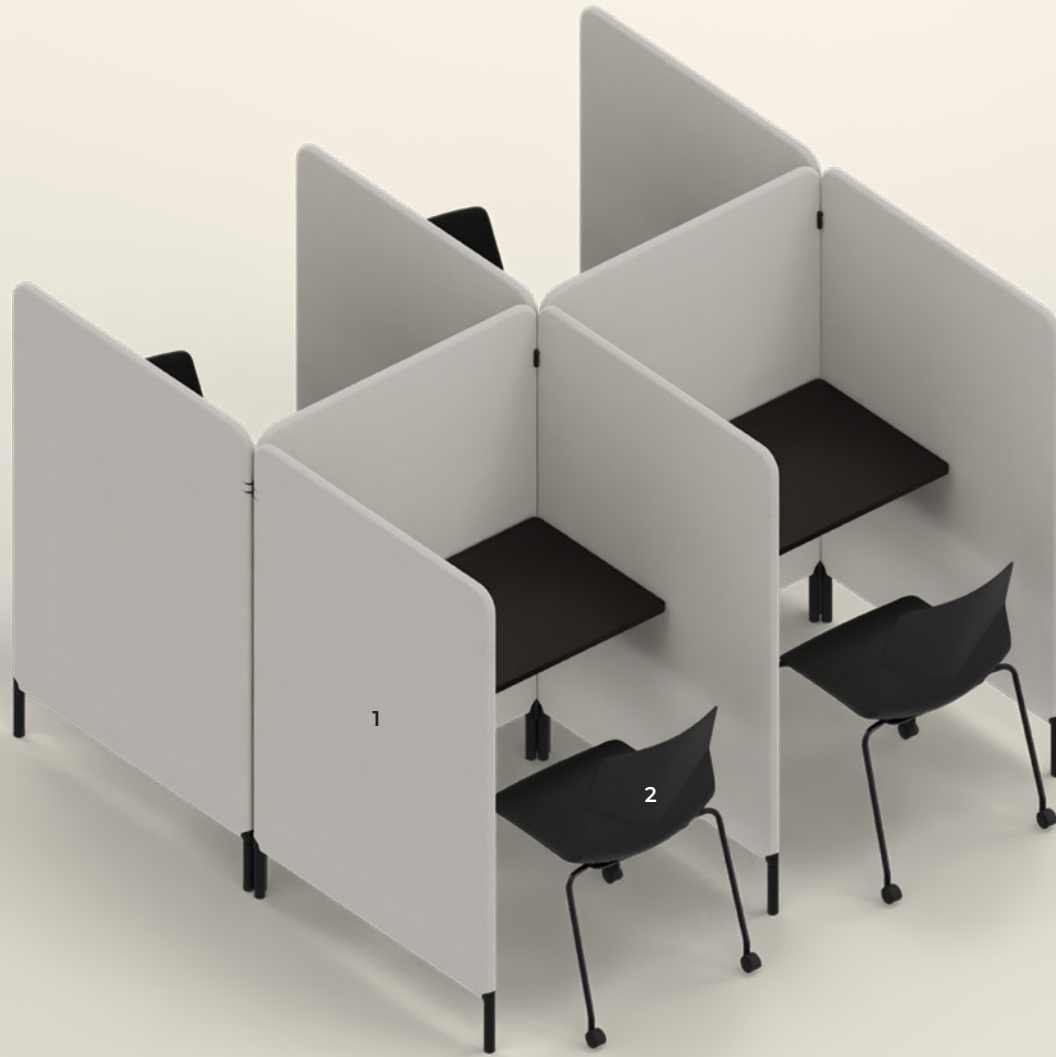

PRODUCTS IN THIS CONFIGURATION

1

FourPeople

Work Booth 3 box double
H1370 mm, Table H740 mm

Configuration 15

...or for those that just need a small space to place their laptop and get to work, the study booth is the ideal solution.