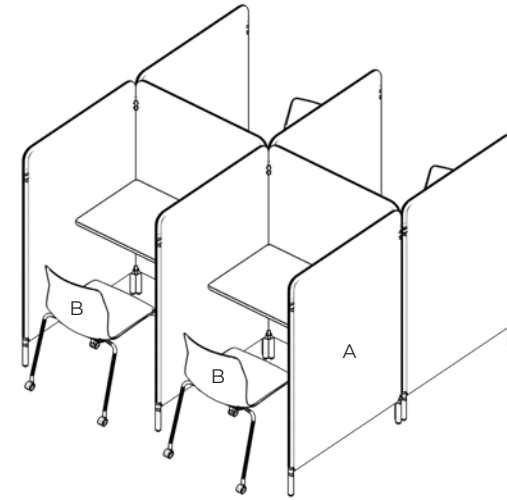

Configuration 15

PRODUCT CODES A. FourPeople, Study Booth
2 box double
H1370 mm, Table H740 mm
PEK23

B. FourSure 77
Bio-polypropylene shell
with seat pad and castors
22810