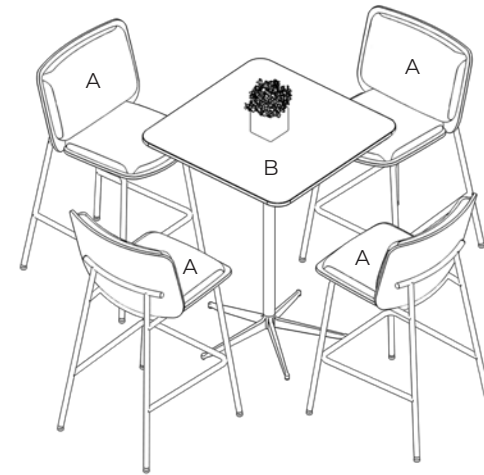

Configuration 04

1. **PRODUCT CODES**
- A. FourAll Stool, 1 seater, Low back
    inside upholstery wooden shell
    ALB1LA
  - B. FourResting, Square table
    5 star base, 800x800 mm,
    H1030 mm
    12217