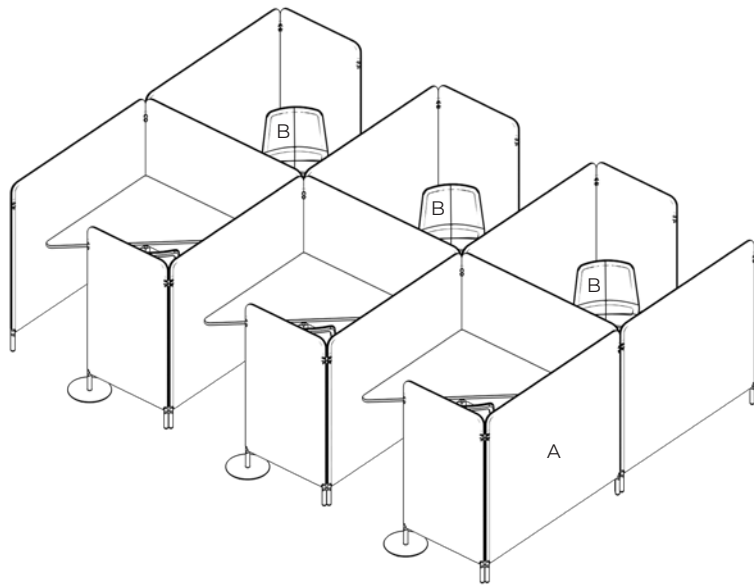

Configuration 14

PRODUCT CODES A. FourPeople, Work Booth
3 box double,
H1370 mm, Table H740 mm
PEK33