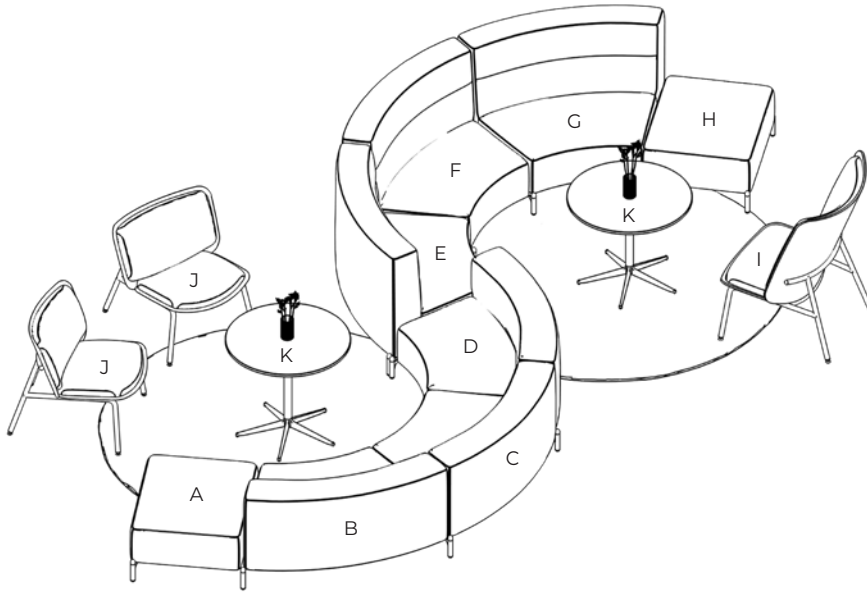

Configuration 10

PRODUCT CODES

A. FourPeople, Module,
Pouffe
PEFPO
(Start module)

B. FourPeople, Module,
Concave, Low back
PECA
(Start module)

C. FourPeople, Module,
Concave, Low back
PECA
(Connector module)

D. FourPeople, Module,
Concave, Low back
PECA
(End module)

E. FourPeople, Module,
Concave, High back
PEDA
(Start module)

F. FourPeople, Module,
Concave, High back
PEDA
(Connector module)

G. FourPeople, Module,
Concave, High back
PEDA
(End module)

H. FourPeople, Module,
Pouffe
PEFPO
(End module)

J. FourAll, Lounge, 1 seater,
Low back, inside upholstery
wooden shell
ALAI1A

I. FourAll Lounge, 1 seater,
High back, inside upholstery
wooden shell
ALAI1HA

K. FourResting table
5 star base,
Ø800 mm, H725 mm
12266