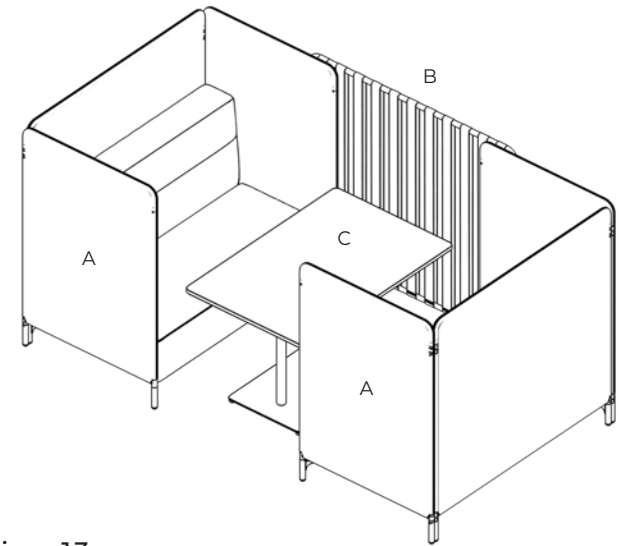

Configuration 13

1. **PRODUCT CODES**

A. FourPeople, Stand alone prepared for panel, 2 seater, High back, with fabric panels H1370 mm PEE2H WITH FABRIC PANELS TO ALL SIDES H1370   B. FourPeople, Panel, Stand alone W1400xH1370 mm, Open frame + straps PEG1332   C. FourLikes T, 1200x800 mm, H720 mm 70410