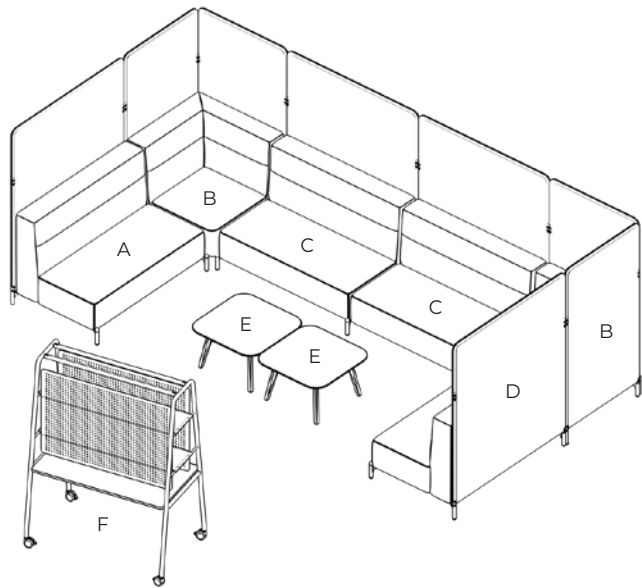

Configuration 05

PRODUCT CODES

- A. FourPeople, Module prepared for panel, 2 seater, High back, with fabric panel H1720 mm
  PEB2 WITH FABRIC PANEL 1720H
  (Start module)
- D. FourPeople, Module prepared for panel 2 seater, High back with fabric panel H1720 mm
  PEB2 WITH FABRIC PANELS 1720
  (End module)
- B. FourPeople, Module prepared for panels, Corner, High back, with fabric panels H1720 mm
  PEBC WITH FABRIC PANELS 1720H
  (Connector module)
- E. Harc Tub Table, Wooden legs, 700 x 700 mm, H400 mm
  HARCTUBT13
- C. FourPeople, Module prepared for panel, 2 seater, High back, with fabric panel H1720 mm
  PEB2 WITH FABRIC PANEL 1720H
  (Connector module)
- F. FourReal AV 1200 x 670 mm
  64461
  WITH 65501 + 65502 (x2)