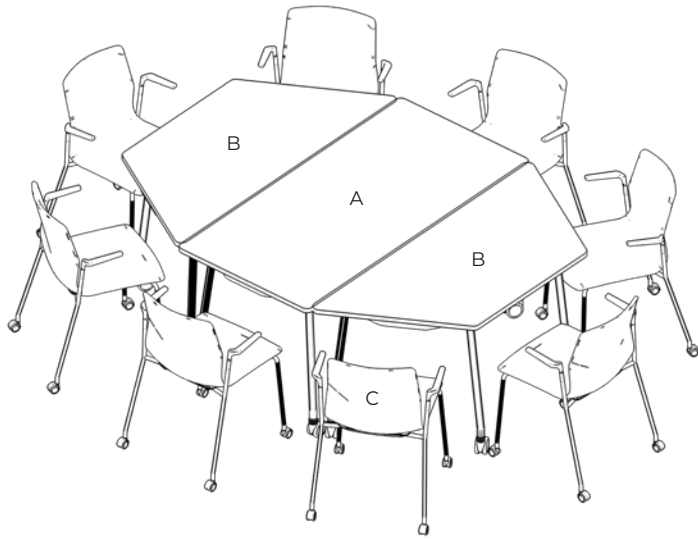

Configuration 14

PRODUCT CODES A. FourPeople, Work Booth
3 box double,
H1370 mm, Table H740 mm
PEK33

Configuration 15

PRODUCT CODES A. FourPeople, Study Booth
2 box double
H1370 mm, Table H740 mm
PEK23

B. FourSure 77
Bio-polypropylene shell
with seat pad and castors
22810