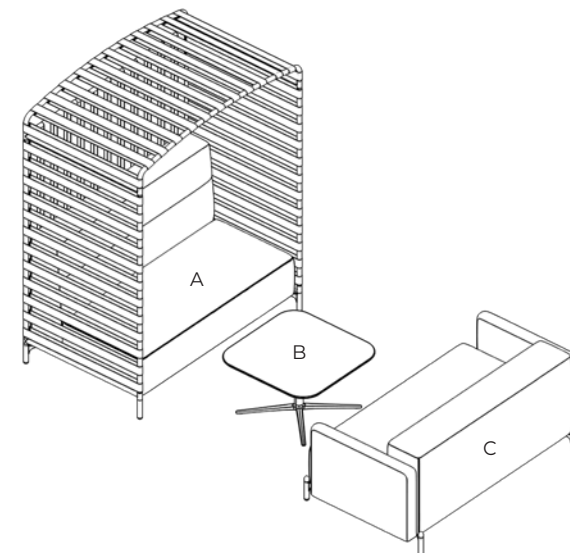

Configuration 08

1. **PRODUCT CODES**
- A. FourPeople Hut, 2 seater,
    Low back, with straps
    PEL2H
  - B. Harc Table, Squared MDF tabletop
    chamfered edge, 4 star base
    700x700 mm, H400 mm
    HARCTUBT12
  - C. FourPeople, Stand alone, 2 seater,
    Low back, with armrests
    PEF2L WITH ARMRESTS