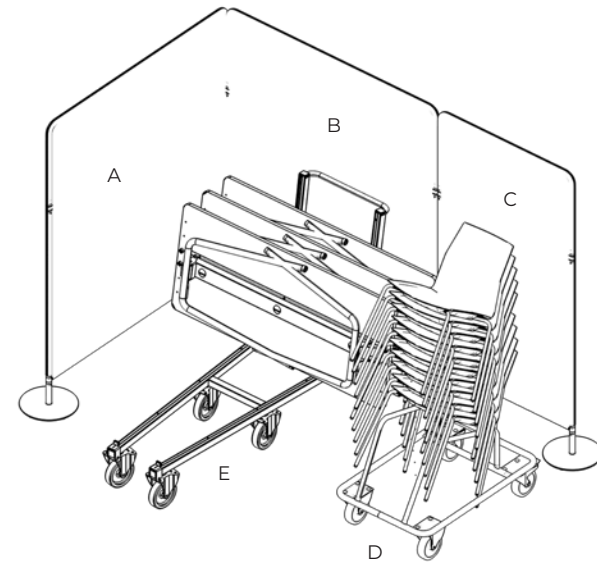

Configuration 17

PRODUCT CODES

- A. FourPeople, Panel, Stand alone
  W1400xH1720 mm, With fabric
  PEG1343

- B. FourPeople Panel, Add on
  W1400xH1720 mm, With fabric
  PEG2343

- C. FourPeople Panel, Add on
  W900xH1720 mm, With fabric
  PEG2243

- D. Chair Trolley
  For FourSure 44 chairs
  without upholstery
  200X0/200X1

- E. Table Trolley
  For folded tables
  2010001