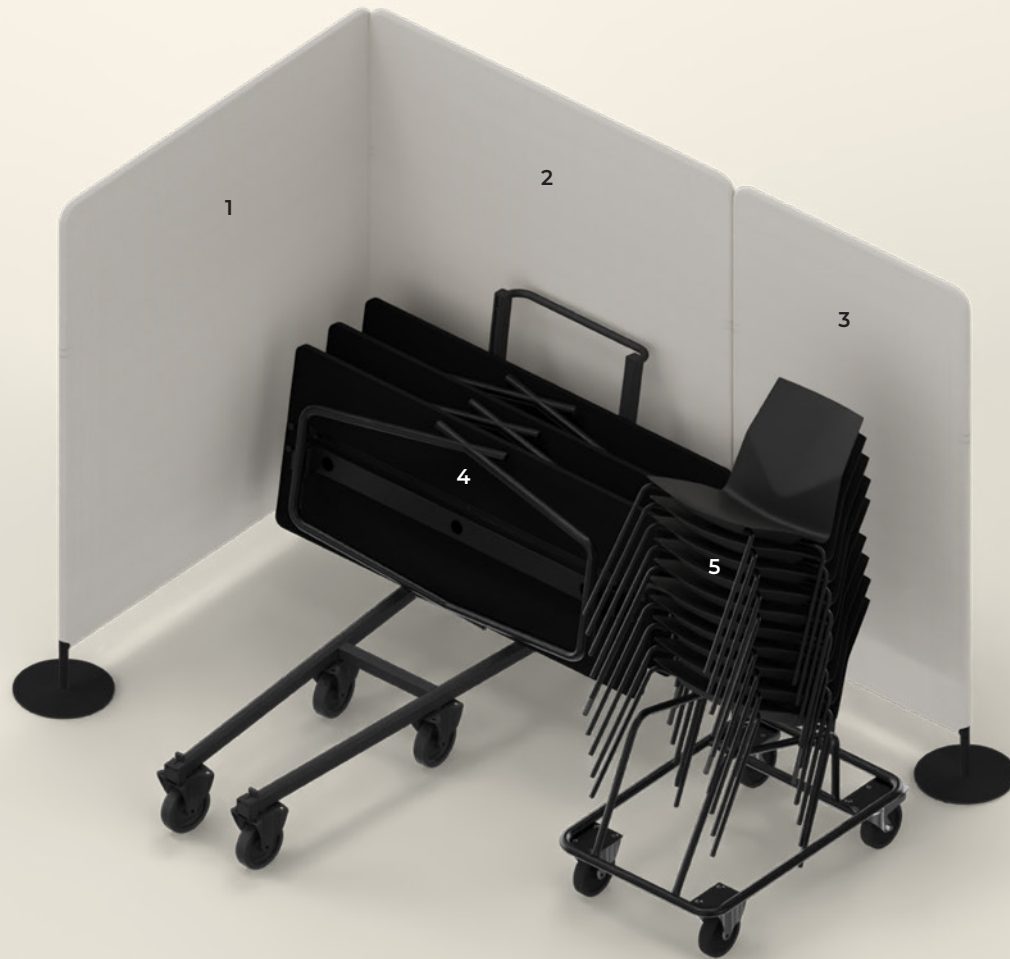

PRODUCTS IN THIS CONFIGURATION

1

FourFold
1400x700 mm
Folding table

2

FourFold
Trapez, 1400x700 mm
Folding table

3

FourSure 77
Bio-polypropylene shell
with seat pad, arms and castors

Configuration 17