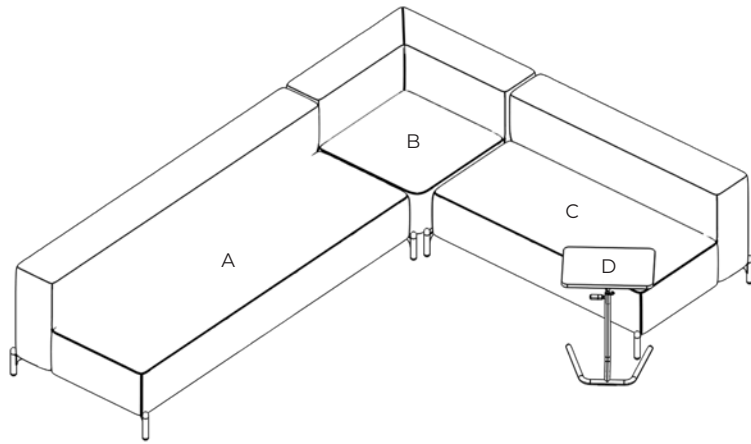

Configuration 09

1. **PRODUCT CODES**
- A. FourPeople, Module, 3 seater, Low back
    PEC3
    (Start module)
  - B. FourPeople, Module, Corner, Low back
    PECC
    (Connector module)
  - C. FourPeople, Module, 2 seater, Low back
    PEC2
    (End module)
  - D. Y-table
    ATYT63